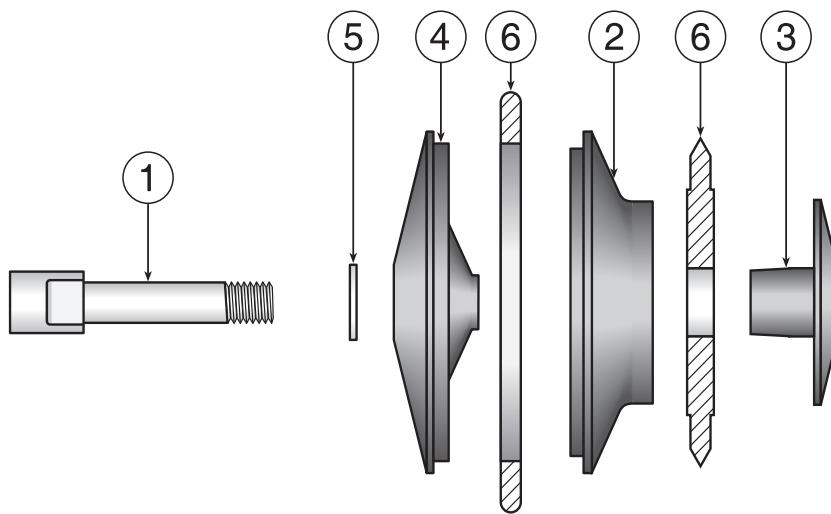

## LA-120 Profiled Leather Honing Wheel

Item no.	Article no.	Denomination	Quantity	Weight/piece	
				g	oz
1	1240	Shaft	1	71	2,50
2	3340	Distance	1	35	1,23
3	3350	Washer	1	17	0,60
4	3360	Hub	1	39	1,38
5	5350	Washer	1	5	0,18
6	LA-122	Set of standard exchange discs	1		